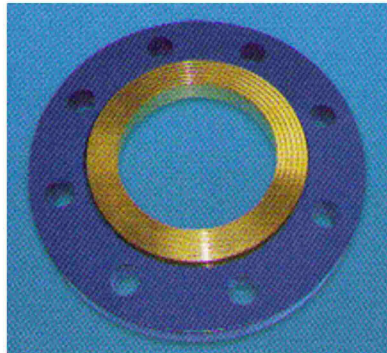

東成五金有限公司 TUNG SHING HARDWARE CO., LTD.

九龍油塘灣四山街十四號地庫
14, Sze Shan Street, Basement, Yau Tong Bay, Kowloon
Tel: 2775-9909, Fax: 2340-0690

銅哈鐵佛冷 (EPOXY)

Size				
2"	2-1/2"	3"	4"	6"

炮銅哈鐵佛冷 (EPOXY)

Size				
2"	2-1/2"	3"	4"	6"