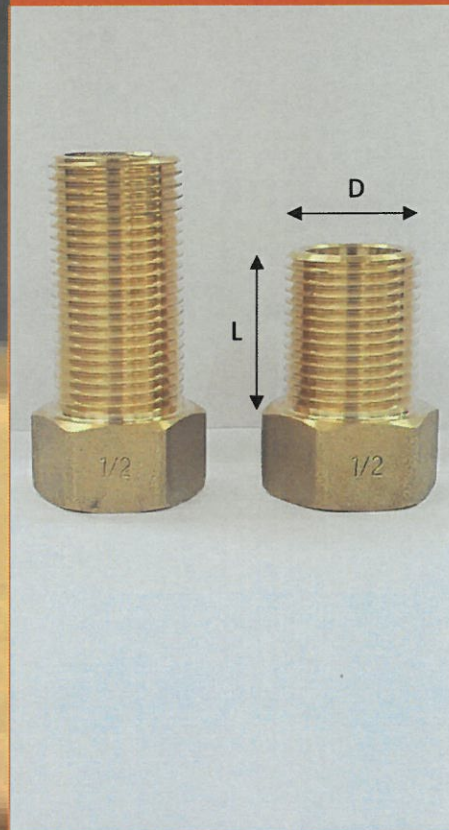

Extension Piece M/F Thread 銅內外牙短仔

Order No	D x L (inch)
TFB-E500-1515	1/2" x 1/2"
TFB-E500-1528	1/2" x 1"
TFB-E500-1542	1/2" x 1-1/2"
TFB-E500-1554	1/2" x 2"
TFB-E500-1567	1/2" x 2-1/2"
TFB-E500-1576	1/2" x 3"
TFB-E500-15108	1/2" x 3-1/2"
TFB-E500-2215	3/4" x 1/2"
TFB-E500-2228	3/4" x 1"
TFB-E500-2242	3/4" x 1-1/2"
TFB-E500-2254	3/4" x 2"
TFB-E500-2267	3/4" x 2-1/2"
TFB-E500-2276	3/4" x 3"
TFB-E500-2298	3/4" x 3-1/2"
TFB-E500-22108	3/4" x 4"

Long Screw Connector 銅力申

Order No	D x L (inch)
TFB-E510-22	3/4" x 3-1/2"
TFB-E510-28	1" x 4"
TFB-E510-35	1-1/4" x 4-1/4"
TFB-E510-42	1-1/2" x 4-1/2"
TFB-E510-54	2" x 5"

- O-ringtested complied BS6920
無毒膠圈
- HK-WSDGeneral approved
有香港水務處水紙