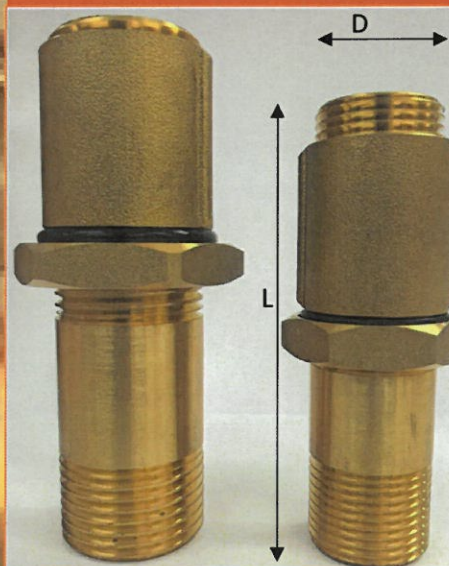

Extension Piece M/F Thread 銅內外牙短仔

Order No	D x L (inch)
TFB-E500-1515	1/2" x 1/2"
TFB-E500-1528	1/2" x 1"
TFB-E500-1542	1/2" x 1-1/2"
TFB-E500-1554	1/2" x 2"
TFB-E500-1567	1/2" x 2-1/2"
TFB-E500-1576	1/2" x 3"
TFB-E500-15108	1/2" x 3-1/2"
TFB-E500-2215	3/4" x 1/2"
TFB-E500-2228	3/4" x 1"
TFB-E500-2242	3/4" x 1-1/2"
TFB-E500-2254	3/4" x 2"
TFB-E500-2267	3/4" x 2-1/2"
TFB-E500-2276	3/4" x 3"
TFB-E500-2298	3/4" x 3-1/2"
TFB-E500-22108	3/4" x 4"

Long Screw Connector 銅力申

Order No	D x L (inch)
TFB-E510-22	3/4" x 3-1/2"
TFB-E510-28	1" x 4"
TFB-E510-35	1-1/4" x 4-1/4"
TFB-E510-42	1-1/2" x 4-1/2"
TFB-E510-54	2" x 5"

- O-ringtested complied BS6920
無毒膠圈
- HK-WSDGeneral approved
有香港水務處水紙